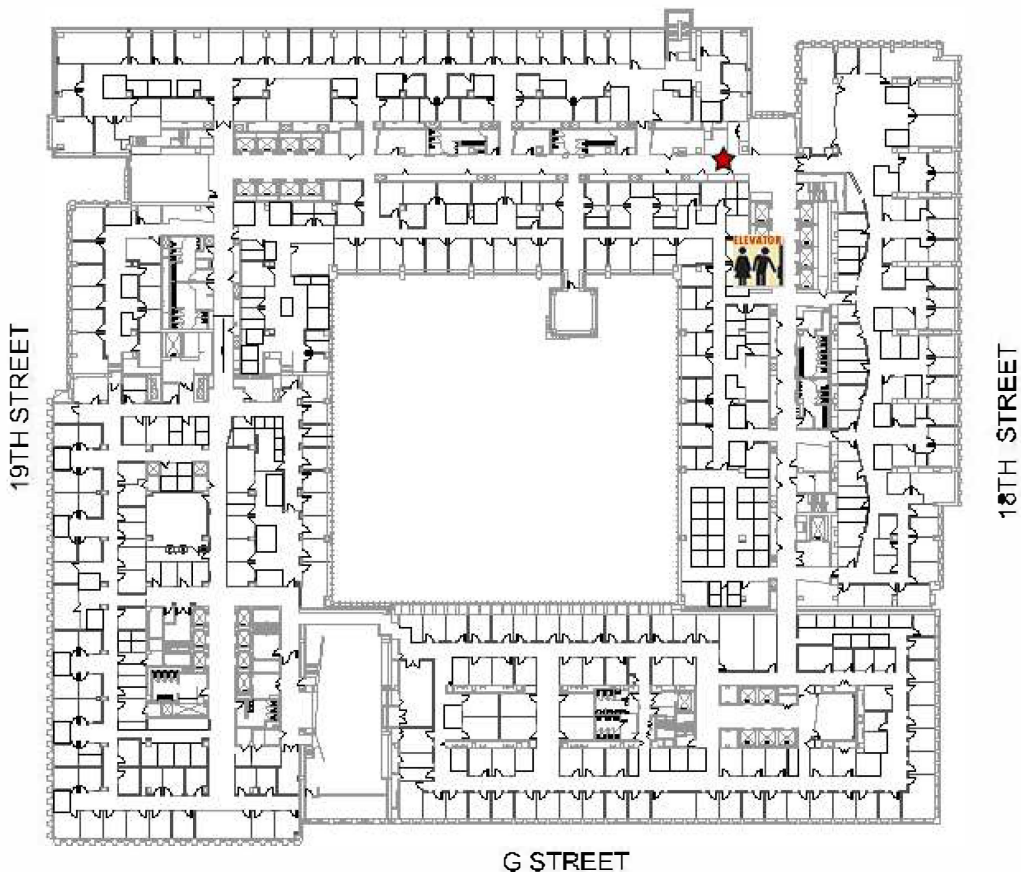

H STREET

MC 4 - 300

BUILDING	FLOOR	ROOM NUMBER	DESCRIPTION	ELEVATOR
MC BUILDING	MC-04	MC4-300	MEETING RM	NE